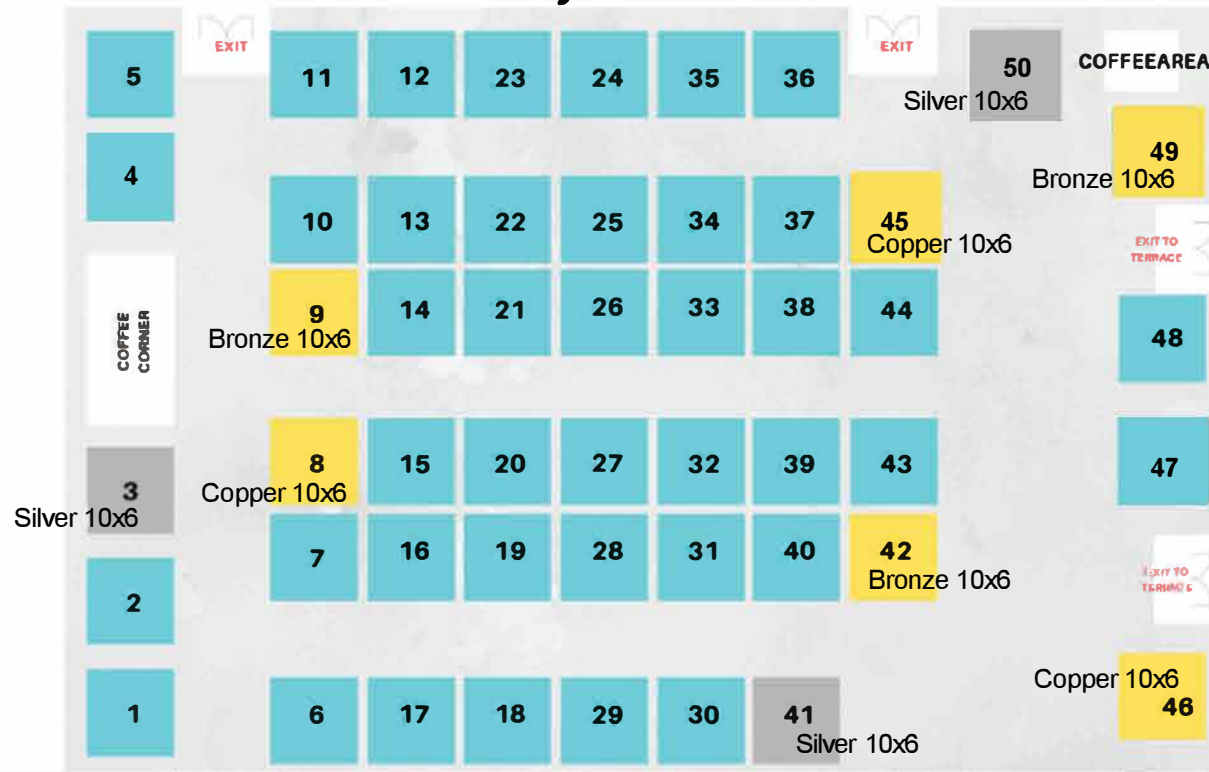

Royal Ballroom

Foyer - Sponsor Area

SABA

Ministerial Sessions

St.Kitts Marriott CWWA 2019 Exhibition Layout

- | | |
|---|--|
| 1 CromaFlow Inc. | 26 |
| 2 TenCate | 27 |
| 3 SILVER SPONSOR | 28 Itron |
| 4 Newterra | 29 ENGAGE (Engineering Agencies Caribbean) |
| 5 | 30 Fluence |
| 6 BioMicrobics | 31 Suez |
| 7 Cambridge Brass | 32 |
| 8 COPPER SPONSOR | 33 Consolidated Water |
| 9 BRONZE SPONSOR | 34 |
| 10 WaterFit | 35 |
| 11 ABB | 36 Gurney Environmental Ltd. |
| 12 Belzona Caribbean | 37 Traeger Brothers & Associates Inc. |
| 13 | 38 Talis UK Limited |
| 14 Ford Meter Box | 39 Honeywell |
| 15 Master Meter, Inc. | 40 ADS Pipe |
| 16 Isratech Waterworks | 41 SILVER SPONSOR |
| 17 Environmental Products Group Caribbean | 42 BRONZE SPONSOR |
| 18 Kamstrup | 43 Hippo Coatings |
| 19 AVK UK | 44 Florida Aquastore |
| 20 | 45 COPPER SPONSOR |
| 21 Fortiline Waterworks | 46 WEPCO / PERMASTORE |
| 22 JCM Industries, Inc. | 47 Core & Main |
| 23 | 48 United Pipeline Products B.V. / Isiflo |
| 24 | 49 BRONZE SPONSOR |
| 25 | 50 SILVER SPONSOR |